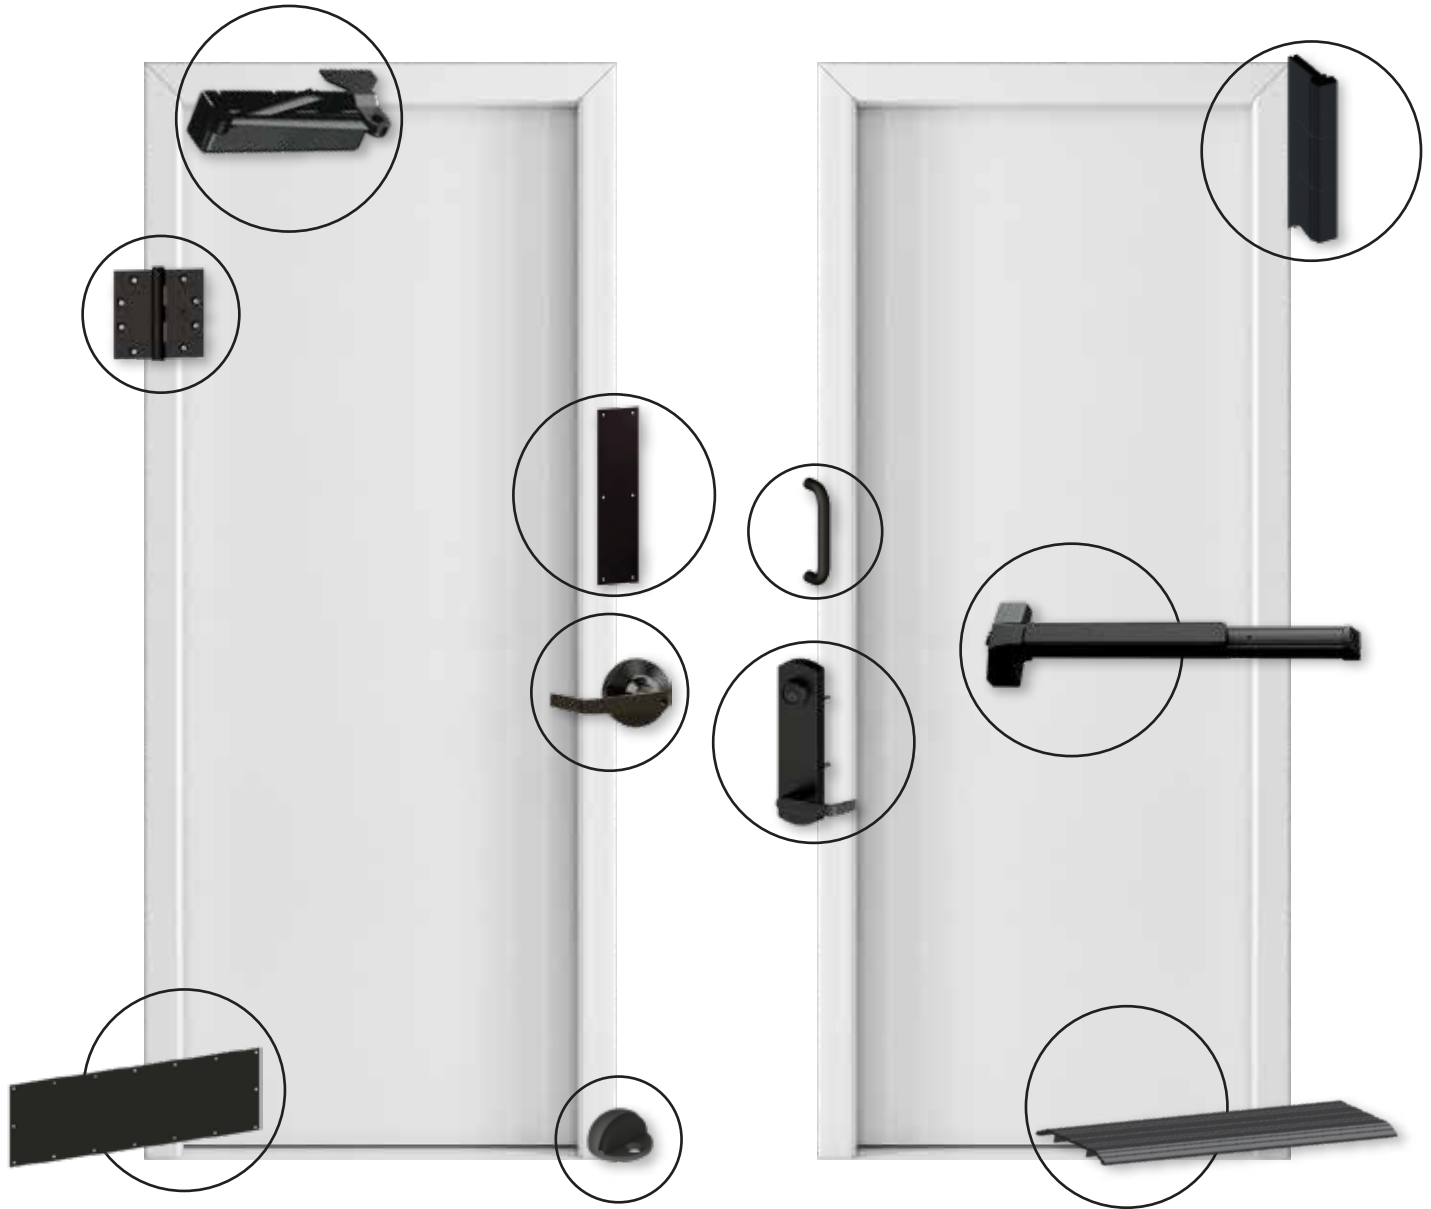

TOTAL DOOR SOLUTION

LOCKS NOW JOIN THE FAMILY

AVAILABLE IN BLACK MATTE FINISH

CATEGORY	FAMILY	DESCRIPTION	NOTE
Door Controls	Closers Closers Closers Closers	5100 MLT ADJ 1-6 BLK BF 5200 MLT ADJ 1-6 BLK BF 5300 MLT ADJ 1-6 BLK BF 5400 MLT 2-5 BLK	Other various heavy duty arms available Other various heavy duty arms available Other various heavy duty arms available
Exit Devices	4500 Series	4501 RIM 36" & 48" 4501 RIM FR 36" & 48" 4501 SVR 36" X 84" 4501 SVR FR 36" X 84" 4501 LBR 36" x 120" 4501 LBR FR 36" x 84" 4502 LBR FR 36" x 96"	Electrified Options available also
	4500 Series Trim	45CE BLK WTN / ARC/ AUG / WLM / CHA 45BE BLK WTN / ARC / AUG 45NL BLK WTN / ARC / AUG	Electrified Options available also
	4700 Series	4701 RIM 36" & 48" 4701 RIM FR 36" & 48" 4701 SVR 36" X 84" 4701 SVR FR 36" X 84"	
	4700 Series Trim	47BE WTN 47CE WTN 47NL WTN	
Locksets	3400 Series	3417 WTN	Stocked in August and Archer lever also
		3410 / 3440 WTN ASA 3450 WTN KD ASA 3450 WTN NC IC ASA 3453 WTN KD ASA 3453 WTN NC IC ASA 3470 WTN KD ASA 3470 WTN NC IC ASA 3480 WTN KD ASA 3480 WTN NC IC ASA	Stocked in August and Archer lever also Stocked in Archer lever also Stocked in August and Archer lever also
		3500 Series	Stocked in Archer lever also Stocked in August and Archer lever also Stocked in August and Archer lever also Stocked in August and Archer lever also Stocked in August and Archer lever also Stocked in August and Archer lever also
	2500 Series	2517 WTN 2510 / 2540 WTN ASA 2525 WTN ASA 2550 WTN KD ASA 2550 WTN NC IC ASA 2553 WTN KD ASA 2553 WTN NC IC ASA 2570 WTN KD ASA 2570 WTN NC IC ASA 2580 WTN KD ASA 2580 WTN NC IC ASA	Stocked in Archer lever also Stocked in Archer lever also Stocked in Archer lever also Stocked in Archer lever also Stocked in Archer lever also Stocked in Archer lever also Stocked in Archer lever also Stocked in Archer lever also
		3300 Series	3310 / 3317 / 3340 WTN ASA
	2300 Series	2310 / 2317 / 2340 CHA	Stocked in Joshua lever also
Access Control / HS4	All Locks - Wide Body (Cyl., Exit Trim, and Escutcheon), Mini, Aelement, Aelement Fusion, NEO Cylinder, Locker Locks		
Roton	All Sku's available, majority are make to order and subject to standard lead times		
Trim	Door Protection Plates Pull Plates Pulls Flush Cup Pulls Push and Pull Bar Sets Push Bars Push Plates Wall Stops Floor Stops Privacy Door Latch Flush Bolts Coordinators Latches	230W, 232W, 234W, 236W 241F, 243F, 246B, 252F, 257F, 267F, 268F, 270D 277D 281D, 282D, 283D, 297D, 297F, 297M, 297N 318D, 320R, 321R, 330D, 330L, 330M, 1442, 1443	
Commercial Hinges (Hager-branded)	Full Mortise Full Mortise- Spring Half Mortise Full Surface Half Surface Swing Clear		
Sliding Door	eConestoga Series		
T&W	Most sku's available in Black, majority are make to order and subject to standard lead times		